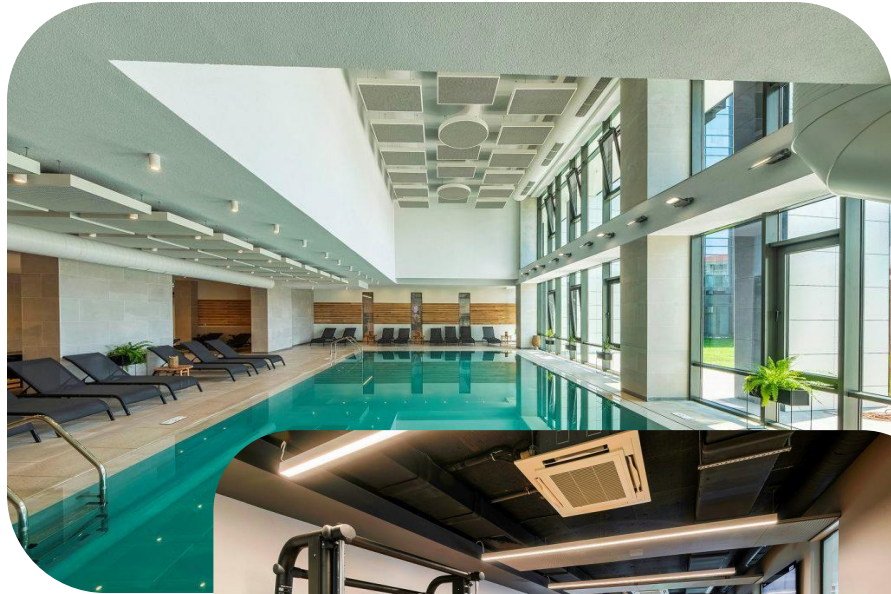

SPA & Fitness

- 3 ZONES /3 LINES/ SPA, Fitness, Indoor Pool
- 22 pcs 8 Ohm Speakers Artsound HPRO 650/ UNI40, ASW45.2
- 1 pcs 2K2 Zero-Ohm
- 1 pcs Audac SMQ350
- 3 pcs Artsound Smart Stream

Artsound Spart Stream > SMQ350 In 1,2,3
SMQ350 CH1 > Zero-Ohm L1 > Line 1
SMQ350 CH2 > Zero-Ohm L2 > Line 2
SMQ350 CH3 > Line 3
SMQ350 CH4 > Line 4