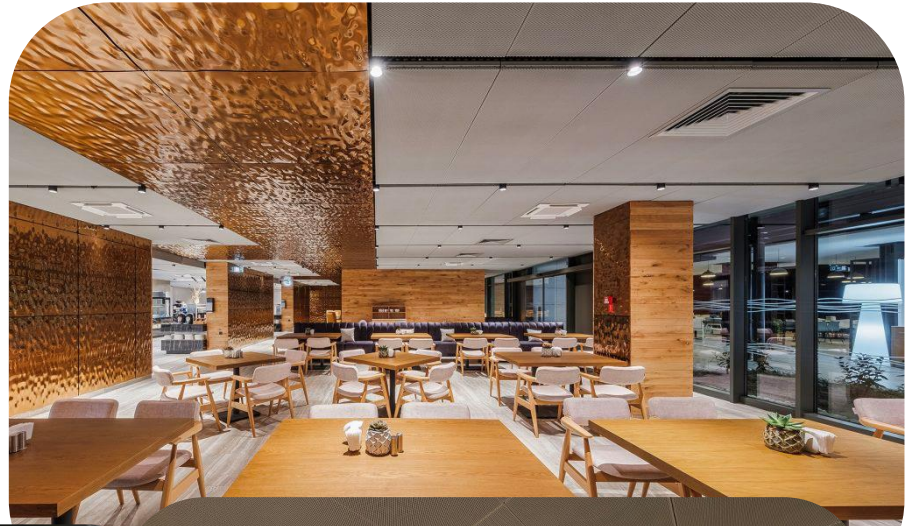

Audio  Video 

artsound

Most Anticipated Ultra All Inclusive Hotel in Bulgaria 2022.

Voya Beach Resort is a Luxury 350-room, Ultra All Inclusive hotel, tucked up next to the renowned Bulgarian Marina Dinevi Port, on the unique first sea line in Sveti Vlas. With its modern family rooms and 2 A-La-Carte Restaurants, Voya Beach Resort offers luxury, a variety of tourist and business services, and a blissful culinary experience. Located in the central part of the town of Sveti Vlas and less than 5 minutes drive from the Sunny Beach centre, Voya Beach Resort combines a Black Sea heaven off the coast of Bulgaria with gorgeous beaches, mountain trails for hiking along with world-class dining in the Voya Beach Hotel restaurants.

## Bars and Restaurants

- ZONES 7 /7 LINES/ Restaurants In and Out, Facility rooms, Snack Bar, BAR
- 68 pcs 8 Ohm Speakers Artsound ASW550, ASW800, HPRO525
- 2 pcs 2K4 Zero-Ohm
- 1 pcs 2k2 Zero-Ohm
- 1 pcs 4k2 Zero-Ohm
- 6 pcs Audac SMQ750
- 7 pcs Artsound Smart Stream